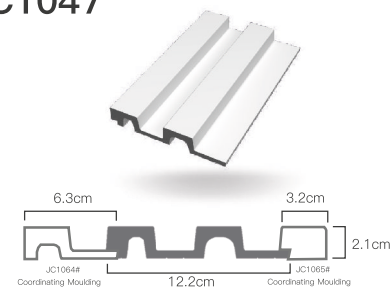

Thomson Decorative WPC WALL-CEILING PANELS

METALIC FINISH

WALL PANELS

to make your walls stunning

◆ JC1047-E-21934

JC1020

JC1020#	12.2cm	1.2cm	3m	19
---------	--------	-------	----	----

JC1047

<p>Thomson Decorative Wall & Ceiling Panels Made out of High Quality Polystyrene</p> 	<p>Thomson Decorative Wall & Ceiling Panels Made out of High Quality Polystyrene</p> 	<p>Thomson Decorative Wall & Ceiling Panels Made out of High Quality Polystyrene</p> 	<p>Thomson Decorative Wall & Ceiling Panels Made out of High Quality Polystyrene</p> 	<p>Thomson Decorative Wall & Ceiling Panels Made out of High Quality Polystyrene</p> 
<p>Thomson Decorative Wall & Ceiling Panels Made out of High Quality Polystyrene</p> 	<p>Thomson Decorative Wall & Ceiling Panels Made out of High Quality Polystyrene</p> 	<p>Thomson Decorative Wall & Ceiling Panels Made out of High Quality Polystyrene</p> 	<p>Thomson Decorative Wall & Ceiling Panels Made out of High Quality Polystyrene</p> <p>TEAK BIG 3 5 INCH WIDTH x 9.65 FT LENGTH</p> 	
<p>Thomson Decorative Wall & Ceiling Panels Made out of High Quality Polystyrene</p> <p>Brown Gray 01 6 INCH WIDTH x 9.65 FT LENGTH</p> 	<p>Thomson Decorative Wall & Ceiling Panels Made out of High Quality Polystyrene</p> <p>White Gold 01 6 INCH WIDTH x 9.65 FT LENGTH</p> 			
<p>Thomson Decorative Wall & Ceiling Panels Made out of High Quality Polystyrene</p> <p>Brown Gold 01 6 INCH WIDTH x 9.65 FT LENGTH</p> 	<p>Thomson Decorative Wall & Ceiling Panels Made out of High Quality Polystyrene</p> <p>Brown Gray 02 6 INCH WIDTH x 9.65 FT LENGTH</p> 	<p>Thomson Decorative Wall & Ceiling Panels Made out of High Quality Polystyrene</p> <p>White Gold 02 6 INCH WIDTH x 9.65 FT LENGTH</p> 	<p>Thomson Decorative Wall & Ceiling Panels Made out of High Quality Polystyrene</p> <p>White Gold 03 6 INCH WIDTH x 9.65 FT LENGTH</p> 	