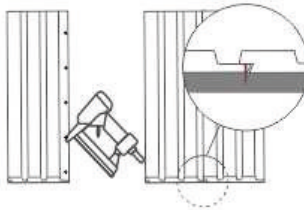

INSTALLATION TOOLS

Wall Panel

Coordinating Mouldings

Circular Saw

Tape Measure

Steam Nailer

Nail Free Glue

FEATURES

Eco-friendly

Waterproof

Easy to install

Anti-moth

Non-formaldehyde

Scratch-resistant

INSTALLATION

- 1** Prep-work with plaster board or plywood is recommended before the construction. Please remove wallpapers on the walls before the construction.

- 2** Circular saw can be used for cutting.

- 3** Apply nail free glue on the back of wall panel.

- 4** Wall panel can be installed in both horizontal and vertical direction. Apply air-tacker on the edge of the tongue to hide the pin-marks.