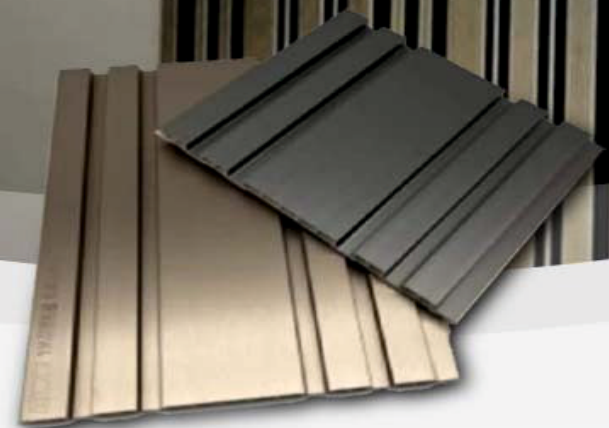

Thomson Decorative WPC WALL-CEILING PANELS

METALIC FINISH

WALL PANELS

to make your walls stunning

◆ JC1047-E-21934

JC1020

JC1020#	12.2cm	1.2cm	3m	19
---------	--------	-------	----	----

JC1047

<p>Thomson Decorative Wall & Ceiling Panels Made out of High Quality Polystyrene</p> 	<p>Thomson Decorative Wall & Ceiling Panels Made out of High Quality Polystyrene</p> 	<p>Thomson Decorative Wall & Ceiling Panels Made out of High Quality Polystyrene</p> 	<p>Thomson Decorative Wall & Ceiling Panels Made out of High Quality Polystyrene</p> 	<p>Thomson Decorative Wall & Ceiling Panels Made out of High Quality Polystyrene</p> 
<p>Thomson Decorative Wall & Ceiling Panels Made out of High Quality Polystyrene</p> 	<p>Thomson Decorative Wall & Ceiling Panels Made out of High Quality Polystyrene</p> 	<p>Thomson Decorative Wall & Ceiling Panels Made out of High Quality Polystyrene</p> 	<p>Thomson Decorative Wall & Ceiling Panels Made out of High Quality Polystyrene</p> <p>TEAK BIG 3 5 INCH WIDTH x 9.65 FT LENGTH</p> 	
<p>Thomson Decorative Wall & Ceiling Panels Made out of High Quality Polystyrene</p> <p>Brown Gray 01 6 INCH WIDTH x 9.65 FT LENGTH</p> 	<p>Thomson Decorative Wall & Ceiling Panels Made out of High Quality Polystyrene</p> <p>White Gold 01 6 INCH WIDTH x 9.65 FT LENGTH</p> 			
<p>Thomson Decorative Wall & Ceiling Panels Made out of High Quality Polystyrene</p> <p>Brown Gold 01 6 INCH WIDTH x 9.65 FT LENGTH</p> 	<p>Thomson Decorative Wall & Ceiling Panels Made out of High Quality Polystyrene</p> <p>Brown Gray 02 6 INCH WIDTH x 9.65 FT LENGTH</p> 	<p>Thomson Decorative Wall & Ceiling Panels Made out of High Quality Polystyrene</p> <p>White Gold 02 6 INCH WIDTH x 9.65 FT LENGTH</p> 	<p>Thomson Decorative Wall & Ceiling Panels Made out of High Quality Polystyrene</p> <p>White Gold 03 6 INCH WIDTH x 9.65 FT LENGTH</p> 	