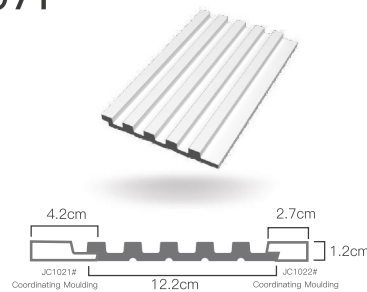

JC1047#	12.2cm	2.1cm	3m	14

JC971