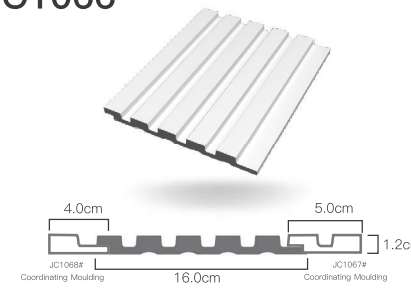

JC971#	12.2cm	1.2cm	3m	19

JC1066