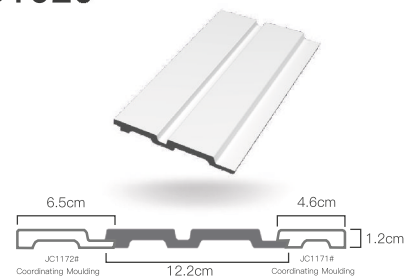

Thomson Decorative WPC WALL-CEILING PANELS

METALIC FINISH

WALL PANELS

to make your walls stunning

◆ JC1047-E-21934

JC1020

JC1020#	12.2cm	1.2cm	3m	19
---------	--------	-------	----	----

JC1047

<p>Thomson Decorative Wall & Ceiling Panels Made out of High Quality Polystyrene</p> 	<p>Thomson Decorative Wall & Ceiling Panels Made out of High Quality Polystyrene</p> 	<p>Thomson Decorative Wall & Ceiling Panels Made out of High Quality Polystyrene</p> 	<p>Thomson Decorative Wall & Ceiling Panels Made out of High Quality Polystyrene</p> 	<p>Thomson Decorative Wall & Ceiling Panels Made out of High Quality Polystyrene</p> 
<p>Thomson Decorative Wall & Ceiling Panels Made out of High Quality Polystyrene</p> 	<p>Thomson Decorative Wall & Ceiling Panels Made out of High Quality Polystyrene</p> 	<p>Thomson Decorative Wall & Ceiling Panels Made out of High Quality Polystyrene</p> 	<p>Thomson Decorative Wall & Ceiling Panels Made out of High Quality Polystyrene</p> <p>TEAK BIG 3 5 INCH WIDTH x 9.65 FT LENGTH</p> 	
<p>Thomson Decorative Wall & Ceiling Panels Made out of High Quality Polystyrene</p> <p>Brown Gray 01 6 INCH WIDTH x 9.65 FT LENGTH</p> 	<p>Thomson Decorative Wall & Ceiling Panels Made out of High Quality Polystyrene</p> <p>White Gold 01 6 INCH WIDTH x 9.65 FT LENGTH</p> 			
<p>Thomson Decorative Wall & Ceiling Panels Made out of High Quality Polystyrene</p> <p>Brown Gold 01 6 INCH WIDTH x 9.65 FT LENGTH</p> 	<p>Thomson Decorative Wall & Ceiling Panels Made out of High Quality Polystyrene</p> <p>Brown Gray 02 6 INCH WIDTH x 9.65 FT LENGTH</p> 	<p>Thomson Decorative Wall & Ceiling Panels Made out of High Quality Polystyrene</p> <p>White Gold 02 6 INCH WIDTH x 9.65 FT LENGTH</p> 	<p>Thomson Decorative Wall & Ceiling Panels Made out of High Quality Polystyrene</p> <p>White Gold 03 6 INCH WIDTH x 9.65 FT LENGTH</p> 	